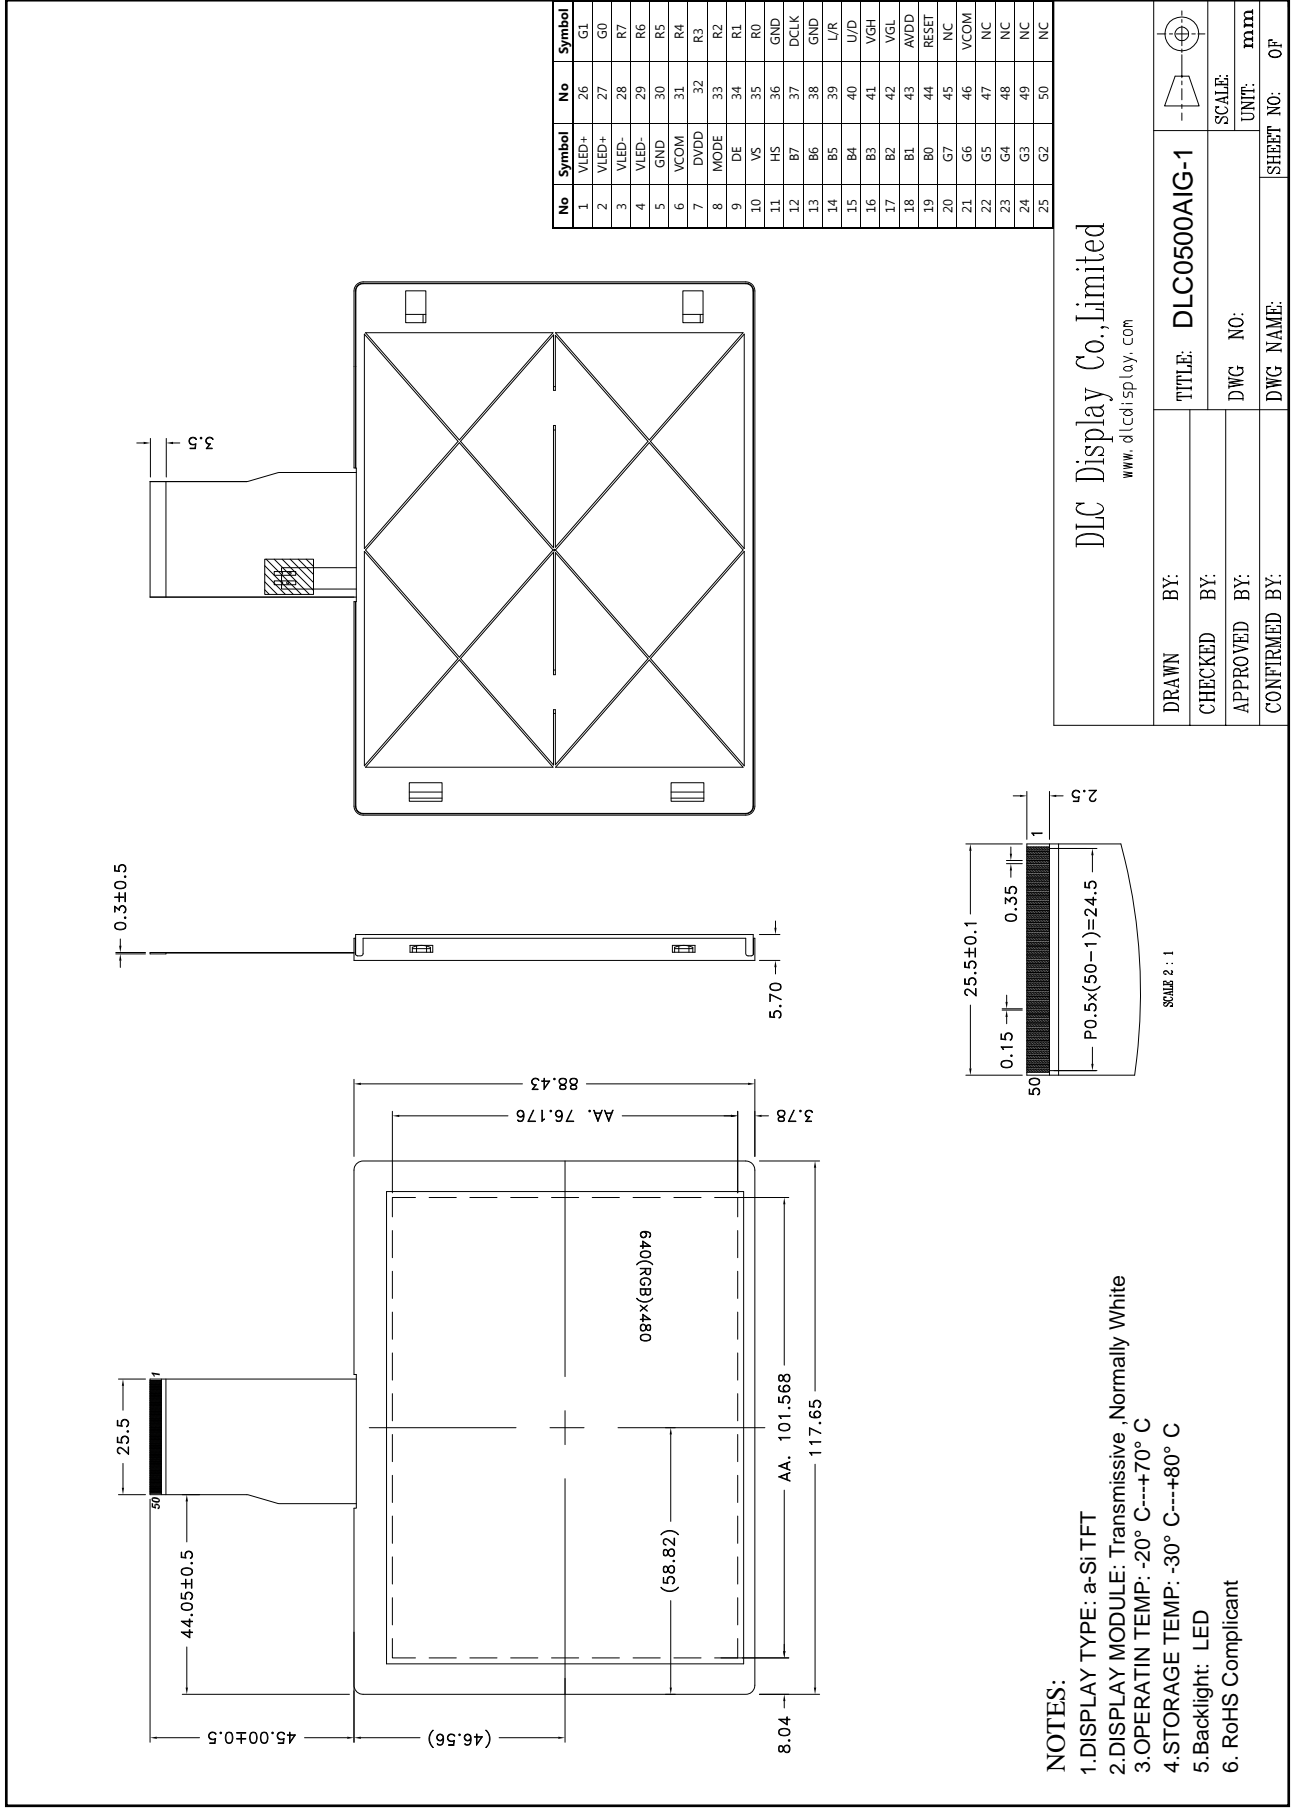

Outline Drawing

DLC Display Co., Limited
www.dlcdisplay.com

DRAWN BY:	TITLE: DLC0500AIG-1	SCALE:	mm
CHECKED BY:	DWG NO:	UNIT:	mm
APPROVED BY:	DWG NAME:	SHEET NO:	OF
CONFIRMED BY:			