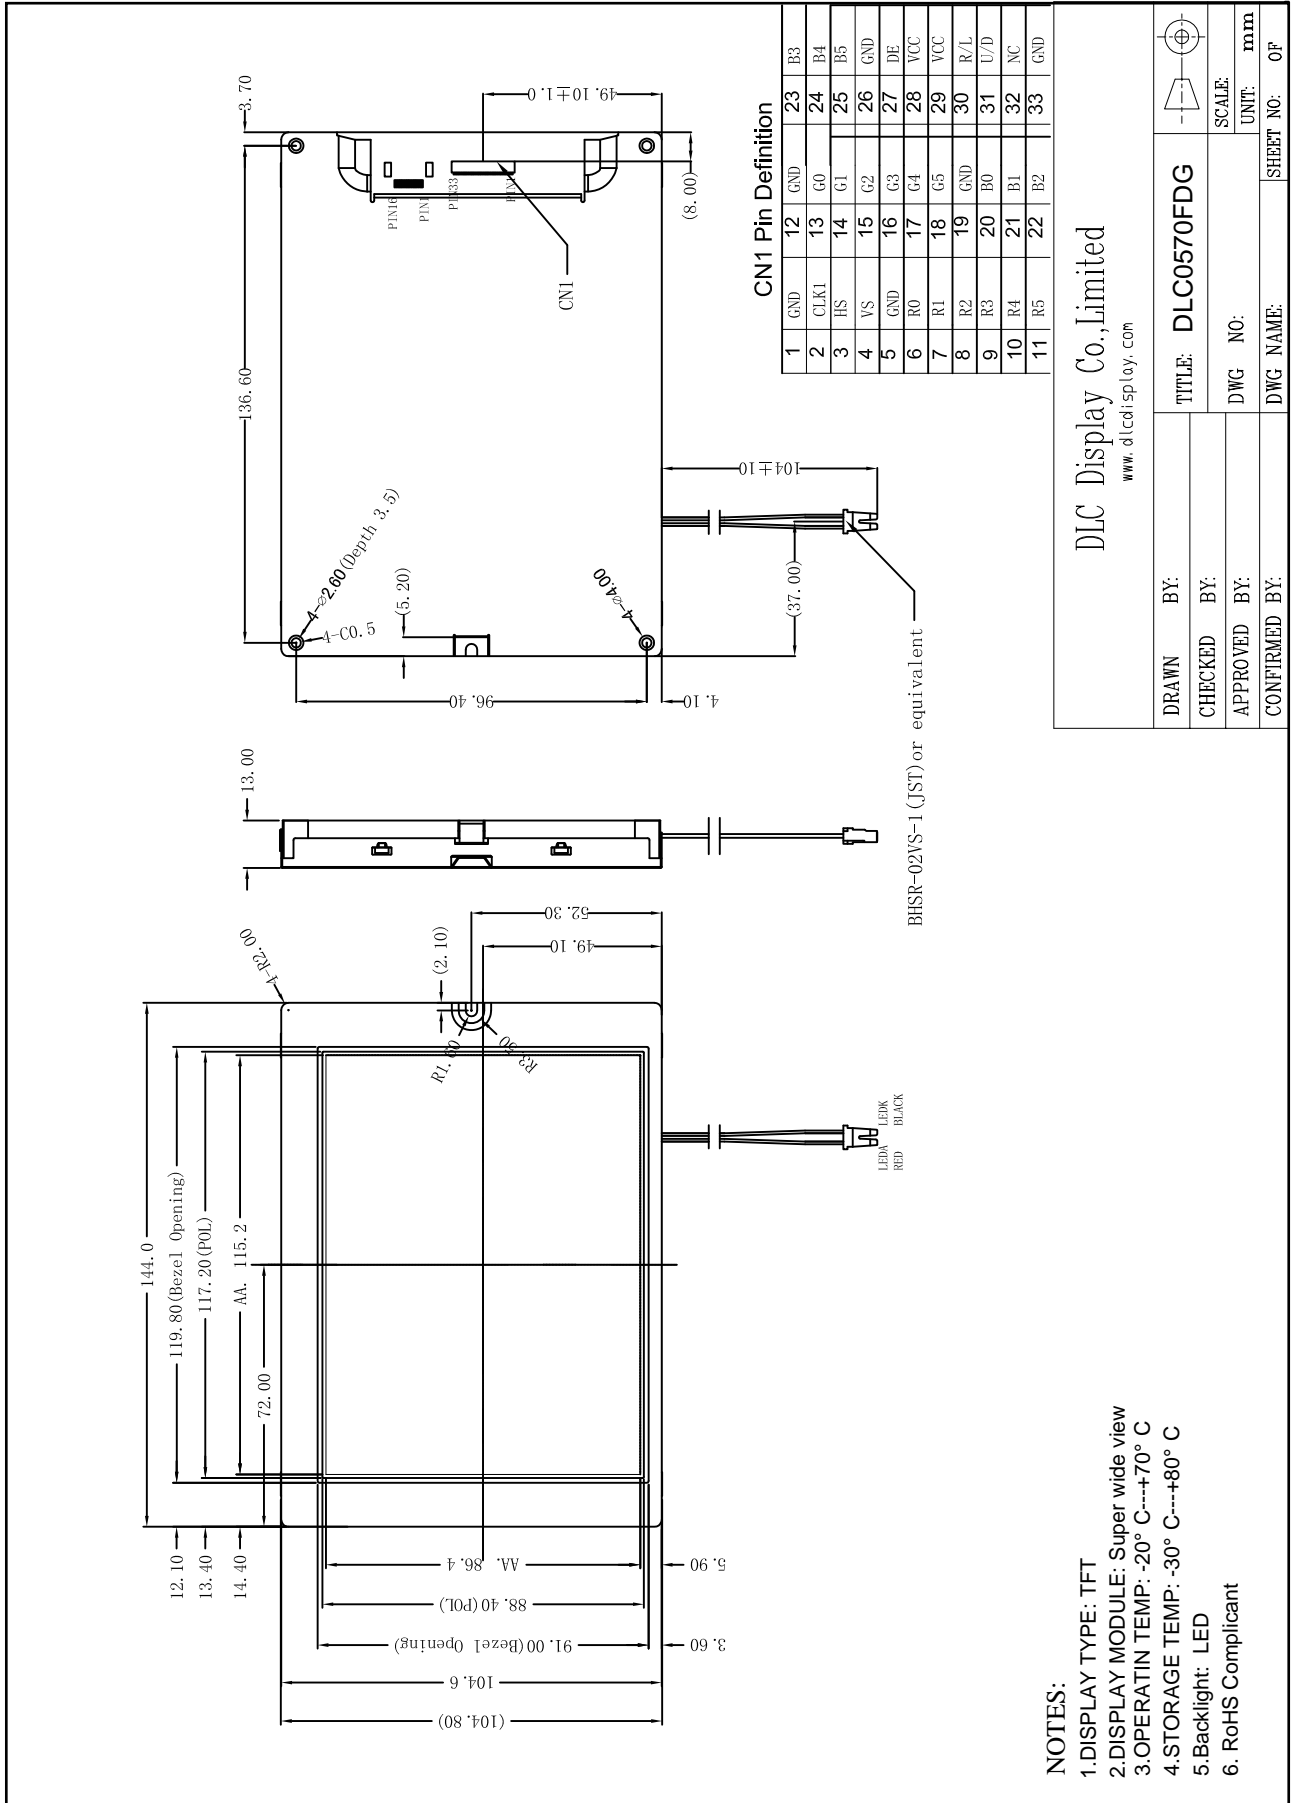

Outline Drawing

DLC Display Co., Limited  
 www.dlcdisplay.com

TITLE: DLC0570FDG

SCALE:

DWG NO: \_\_\_\_\_

DWG NAME: \_\_\_\_\_

BY: \_\_\_\_\_

CHECKED BY: \_\_\_\_\_