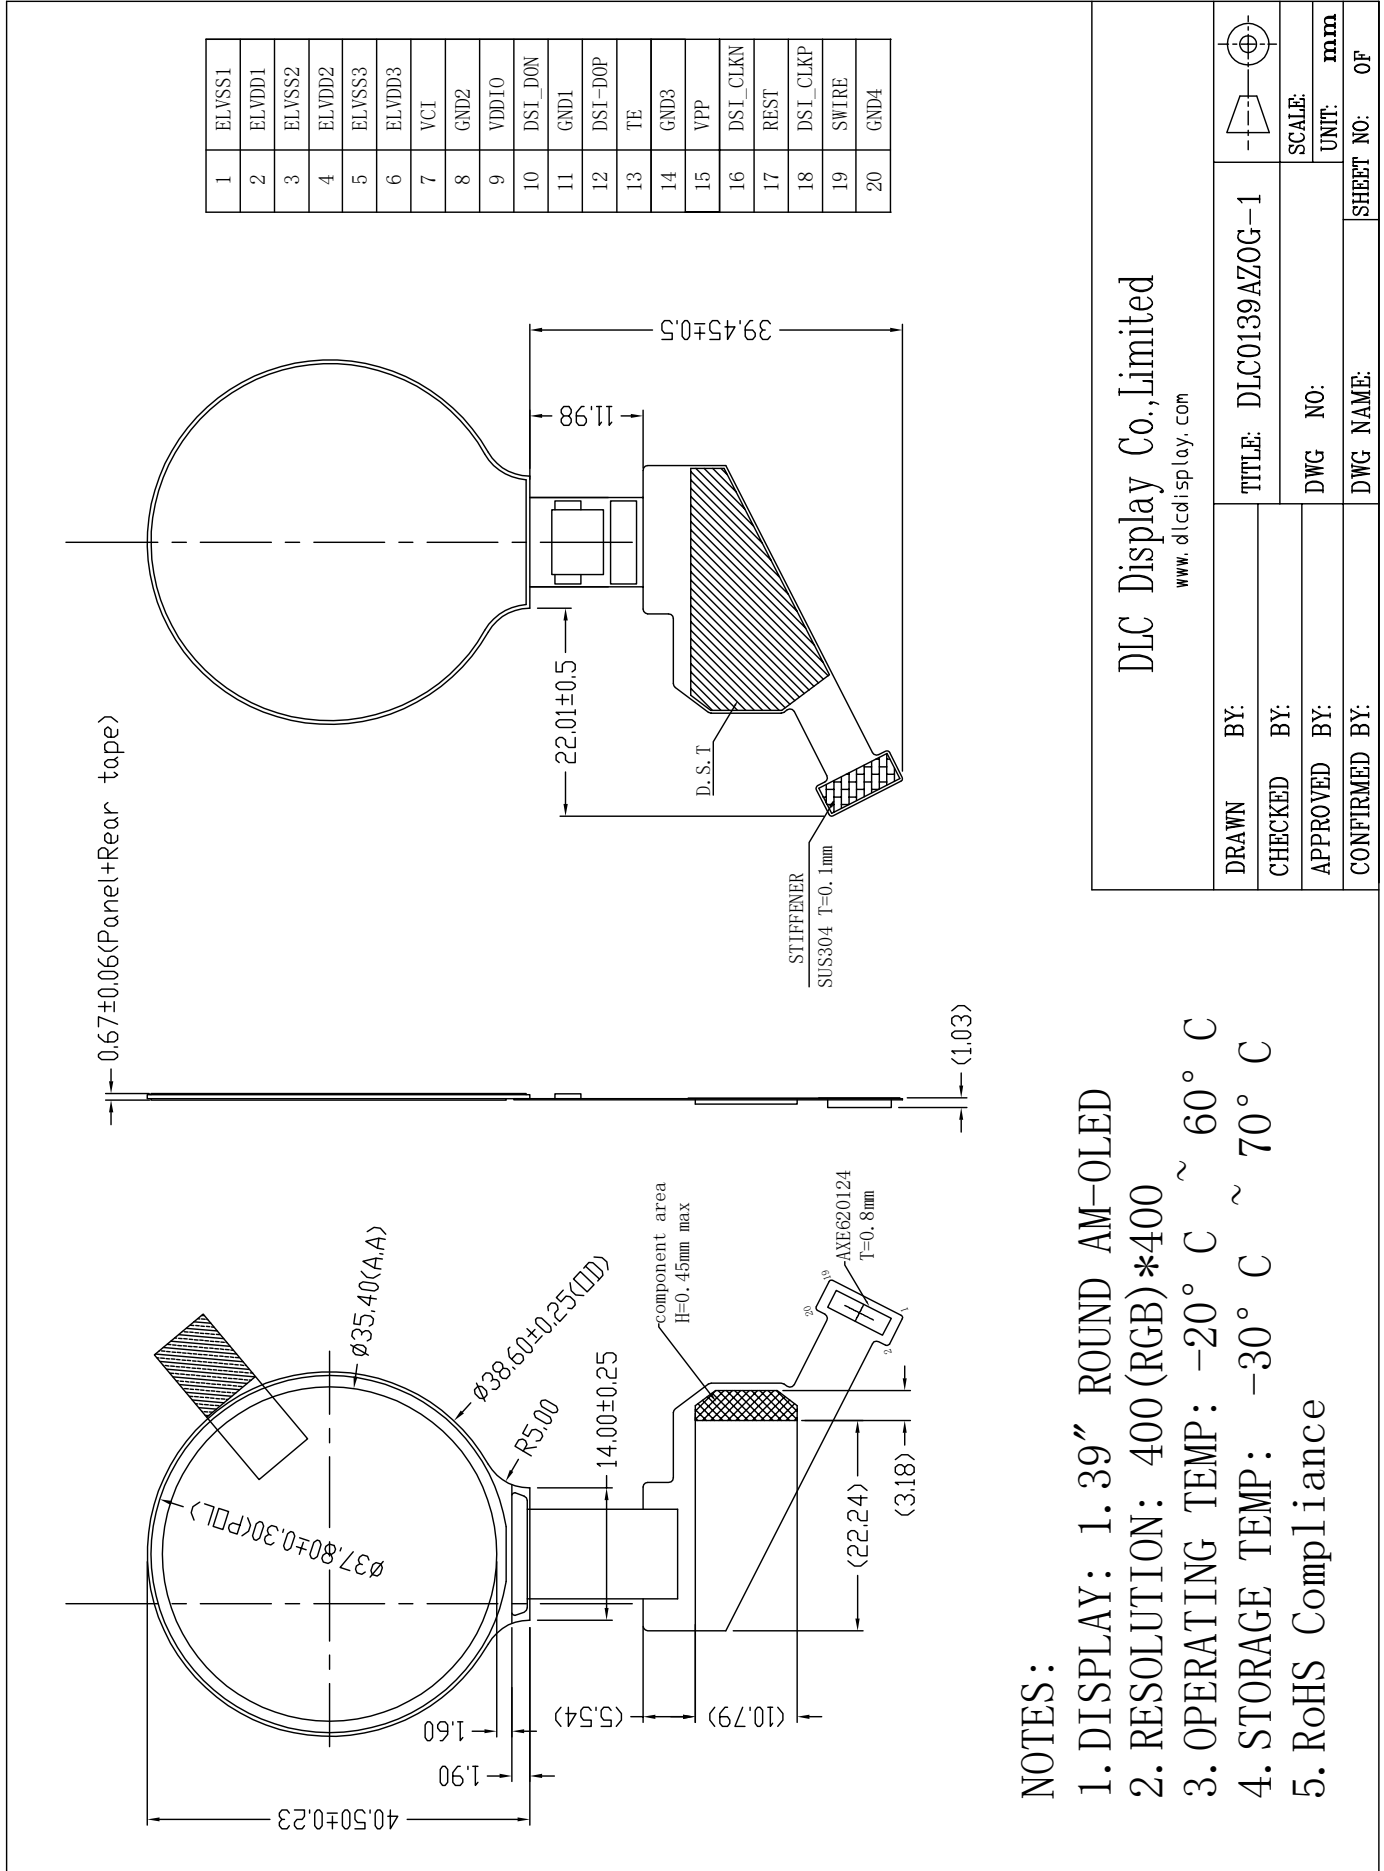

Outline Drawing

DLC Display Co., Limited  
 www.dlcdisplay.com

DRAWN BY:	TITLE: DLC0139AZOG-1		SCALE:
CHECKED BY:	DWG NO:		
APPROVED BY:	DWG NAME:	SHEET NO:	OF
CONFIRMED BY:			

- NOTES:**
1. DISPLAY: 1.39" ROUND AM-OLED
  2. RESOLUTION: 400 (RGB)\*400
  3. OPERATING TEMP: -20° C ~ 60° C
  4. STORAGE TEMP: -30° C ~ 70° C
  5. RoHS Compliance