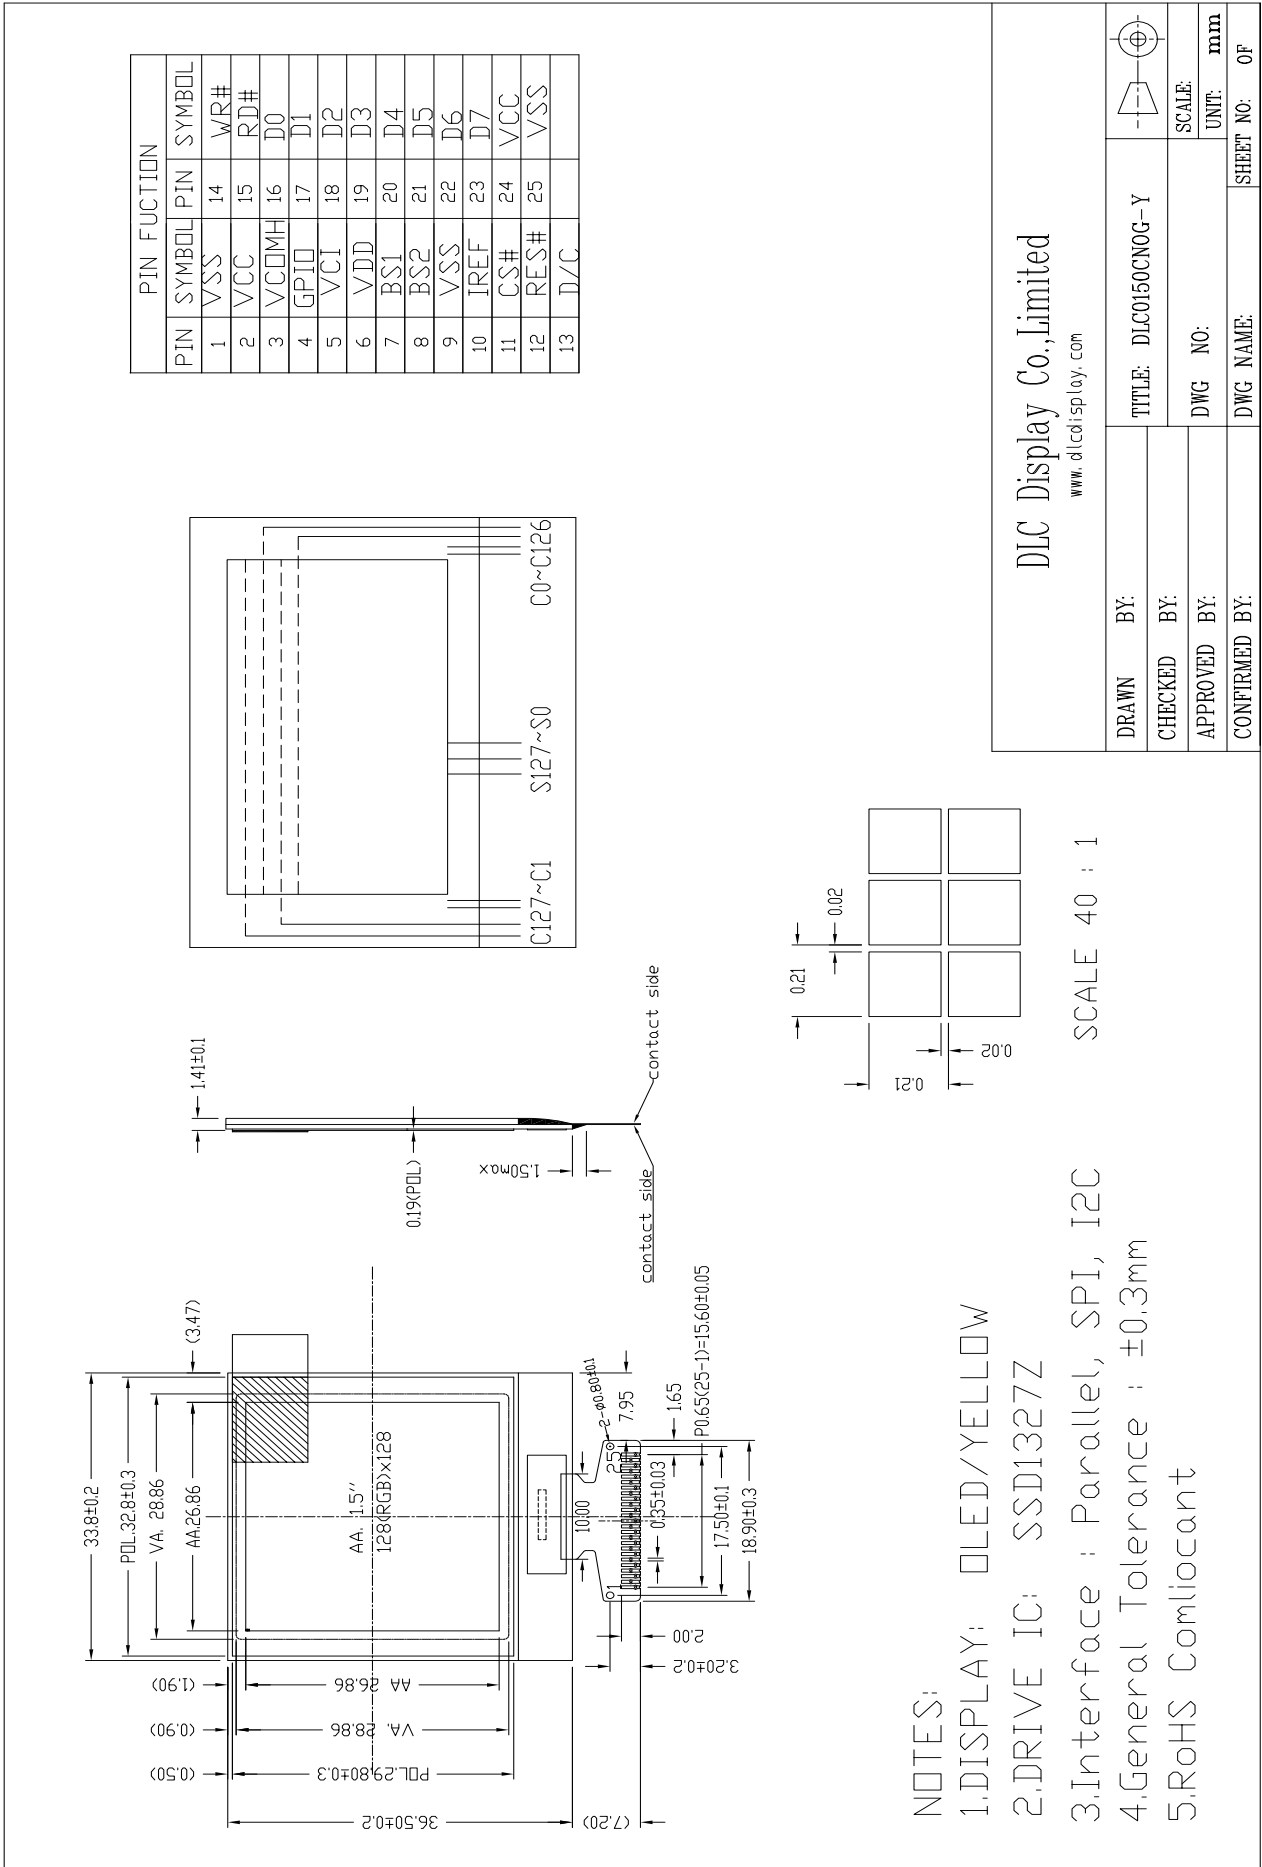

Outline Drawing

DLC Display Co., Limited

www.dlcdisplay.com

DRAWN BY:	TITLE: DLC0150CNOG-Y	
CHECKED BY:	DWG NO:	SCALE: mm
APPROVED BY:	DWG NAME:	UNT: mm
CONFIRMED BY:	SHEET NO: 0F	OF