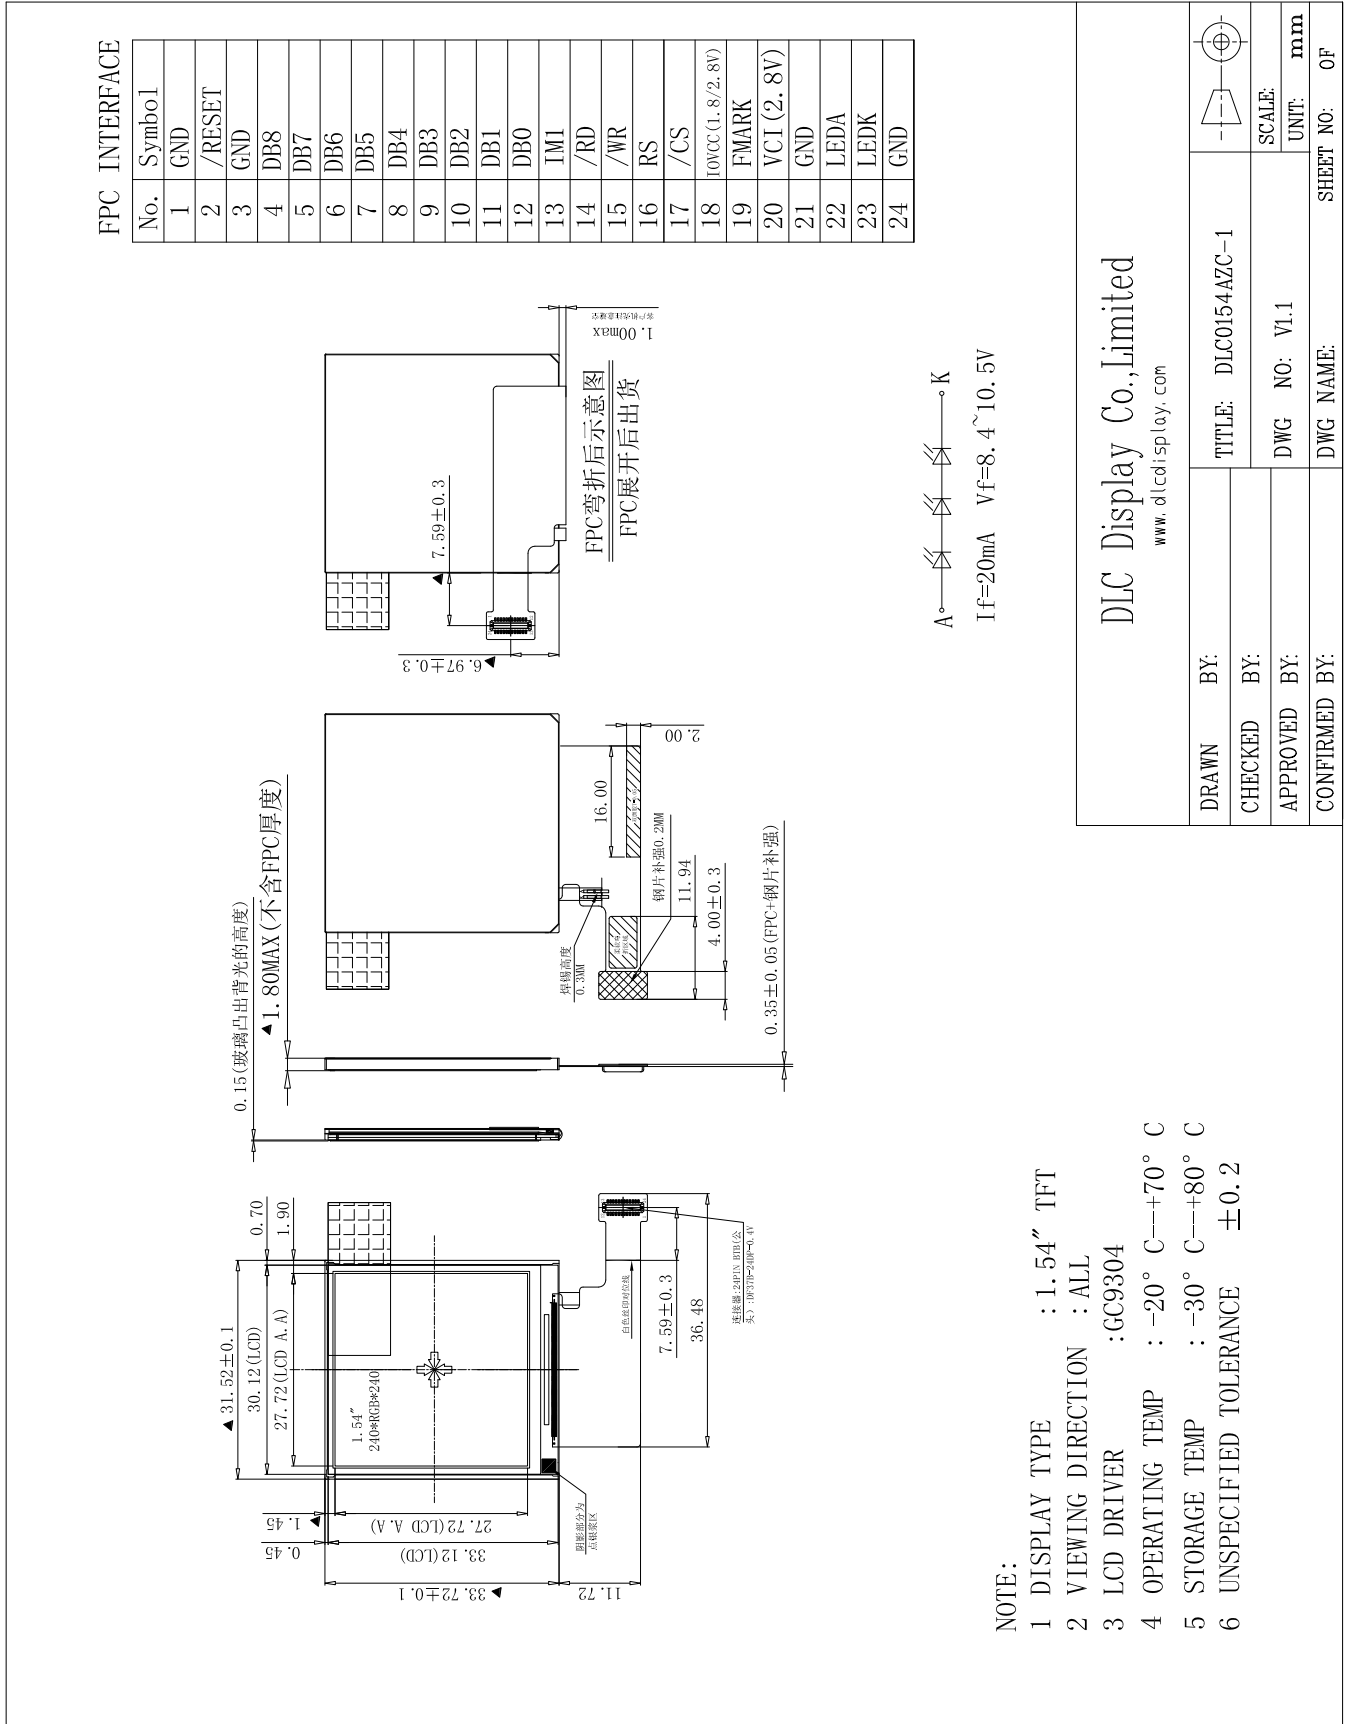

Outline Drawing

<p>DLC Display Co., Limited</p> <p>www.dlcdisplay.com</p>		
DRAWN BY:	TITLE: DLC0154AZC-1	SCALE:
CHECKED BY:	DWG NO: V1.1	UNIT: mm
APPROVED BY:	DWG NAME:	SHEET NO: OF
CONFIRMED BY:		