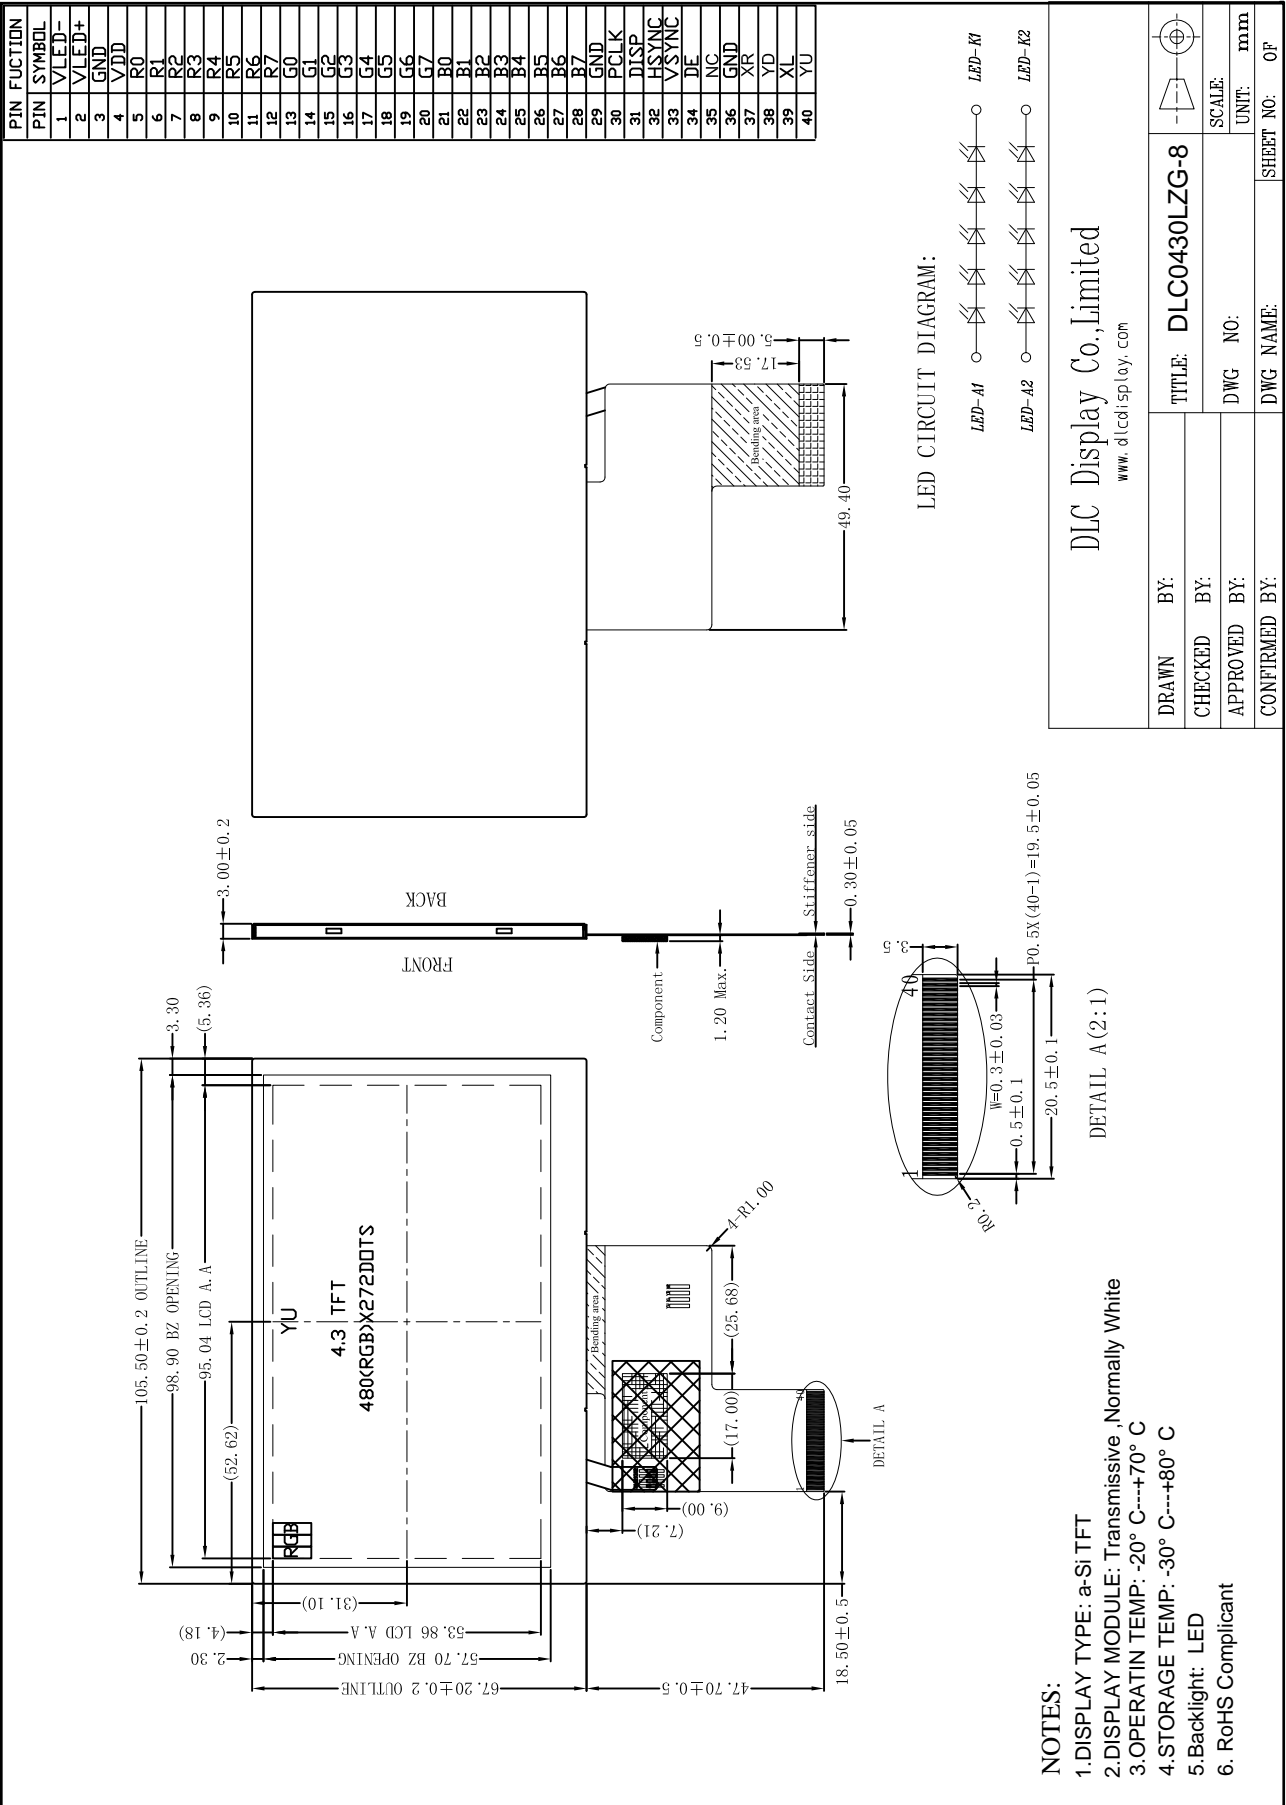

Outline Drawing

DLC Display Co., Limited
www.dlcdisplay.com

DRAWN BY:	TITLE: DLC0430LZG-8	SCALE:	mm
CHECKED BY:	DWG NO:	UNIT:	mm
APPROVED BY:	DWG NAME:	SHEET NO:	OF
CONFIRMED BY:			